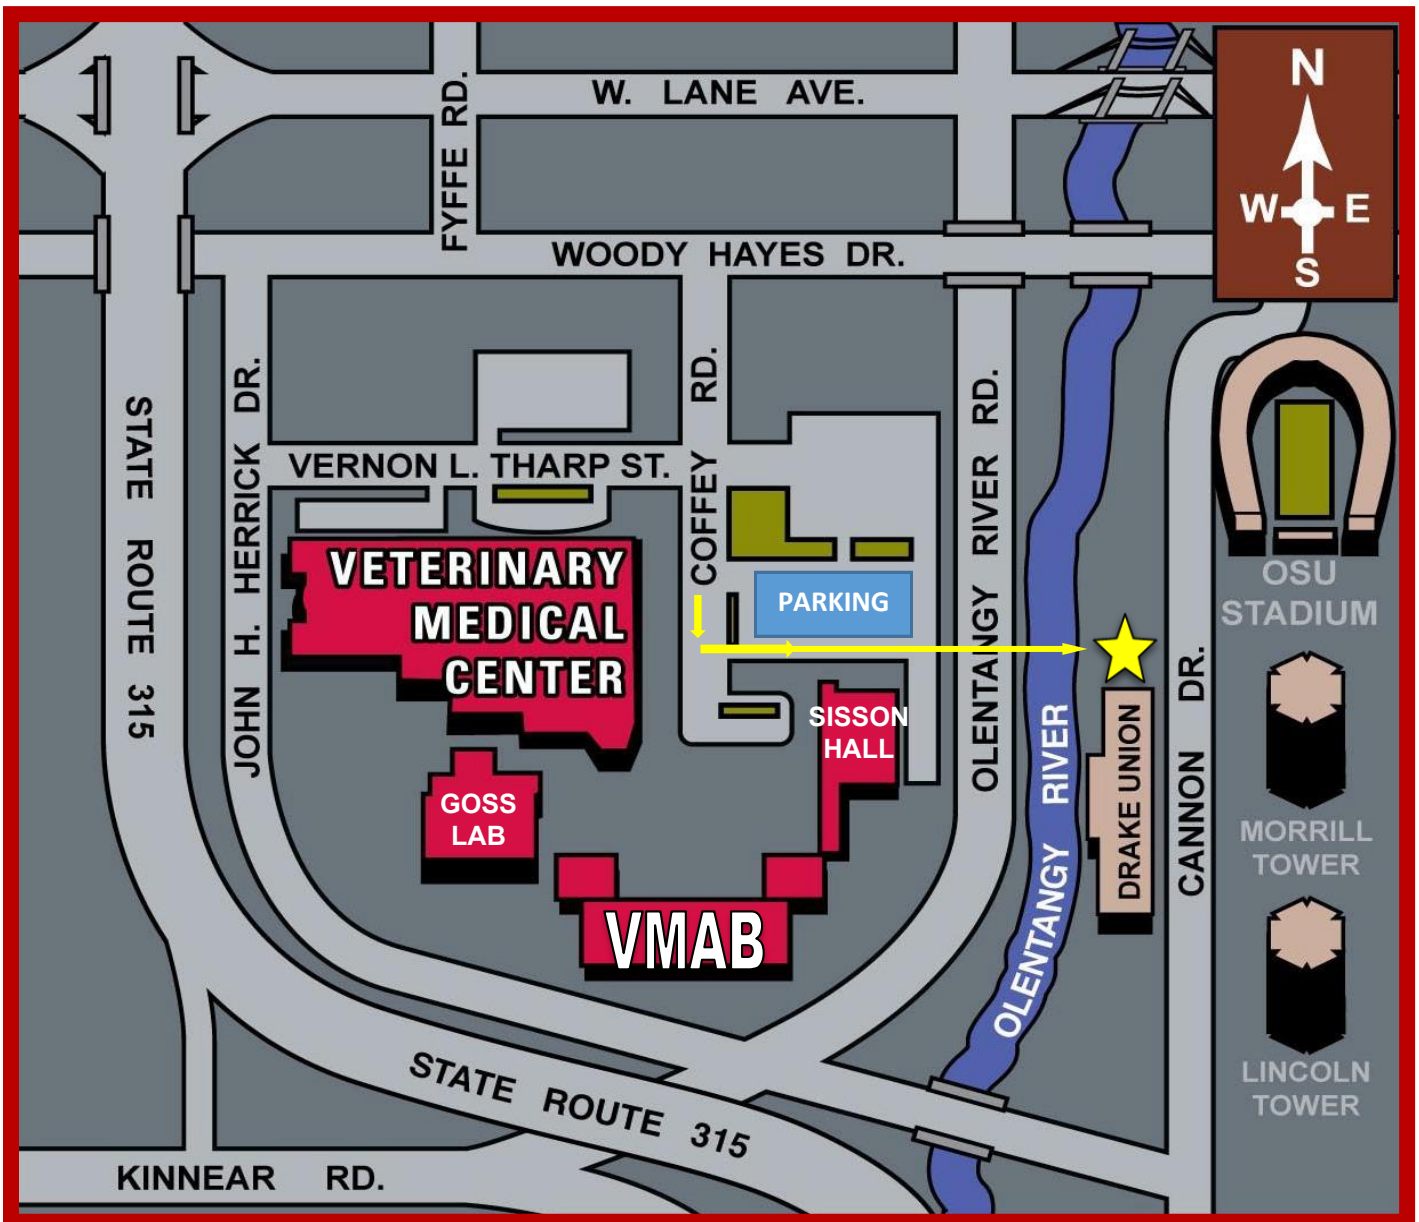

**THE OHIO STATE UNIVERSITY**

COLLEGE OF VETERINARY MEDICINE

**Drake Performance & Event Center  
(Drake Union)  
Map and Directions**

1849 Cannon Drive, Columbus, OH 43210

# Directions

## From the North

- Drive south on State Route 315
- Exit at Lane Avenue (the sign reads - Lane Ave, Ohio State Univ, Upper Arlington)
- At the end of the ramp, TURN LEFT (east) on W. Lane Ave. and go under (State Route 315)
- TURN RIGHT (south) at the light onto Fyffe Road and go one block to the next light
- TURN LEFT (east) onto Woody Hayes Drive and go one block
- Before you cross the Olentangy River, TURN RIGHT (south) onto Coffey Road which ends in a cul-de-sac
- Park in any "A", "B", or "C" space and use the walking bridge to cross the river to enter the Drake Performance & Event Center at the north entrance.  
\*Handicapped and additional parking also available on Canon Drive to the east of the Drake.
- From 12:00 p.m. to 1:00 p.m., a staff member will be located near the walking bridge to provide you with a parking hang tag.

## From the South

- Drive north on State Route 315
- Exit at Lane Avenue (the sign reads - Lane Ave, Upper Arlington, Ohio State Univ.)
- At the end of the ramp, TURN RIGHT (east) on W. Lane Ave.
- TURN RIGHT (south) at the light onto Fyffe Road and go one block to the next light
- TURN LEFT (east) onto Woody Hayes Drive and go one block
- Before you cross the Olentangy River, TURN RIGHT (south) onto Coffey Road which ends in a cul-de-sac
- Park in any "A", "B", or "C" space and use the walking bridge to cross the river to enter the Drake Performance & Event Center at the north entrance.  
\*Handicapped and additional parking also available on Canon Drive to the east of the Drake.
- From 12:00 p.m. to 1:00 p.m., a staff member will be located near the walking bridge to provide you with a parking hang tag.